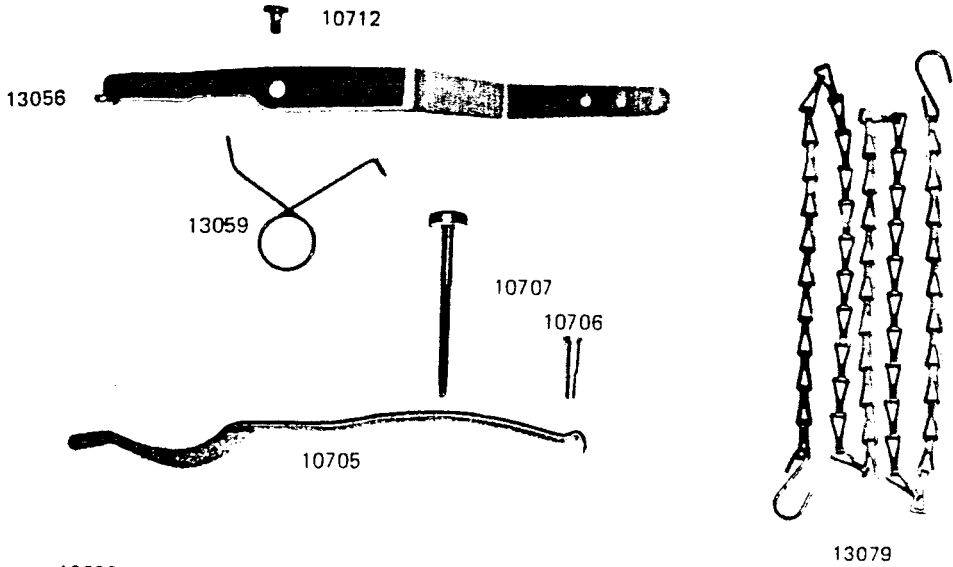

SINGER

PARTS LIST

MODELS 153B8BV

CYLINDRICAL BED MACHINES

1

THREAD TAKE UP LEVER, NEEDLE BAR,

105

From the library of: Diamond Needle Corp

13

NOTE! WHEN ORDERING PARTS PREFIX ALL NUMBERS BY CS, EXAMPLE CS—

ARM SHAFT, FEEDING MECHANISM

From the library of: Diamond Needle Corp

NOTE! WHEN ORDERING PARTS PREFIX ALL NUMBERS BY CS, EXAMPLE CS___

57

13134

3

LIFTING LEVER, FACE PLATE, SLIDE PLATE

10700

NOTE! WHEN ORDERING PARTS PREFIX ALL NUMBERS BY CS, EXAMPLE CS_

PRESSER BAR, LIFTING ROCK SHAFT, VIBRATING PRESSER

From the library of: Diamond Needle Corp

NOTE! WHEN ORDERING PARTS PREFIX ALL NUMBERS BY CS, EXAMPLE CS_

5

HOOK DRIVING SHAFT, ROTATING HOOK, TIMING BELT

NOTE! WHEN ORDERING PARTS PREFIX ALL NUMBERS BY CS, EXAMPLE CS—

THREAD TENSION, FEED DRIVING ROCK SHAFT, FEEDER, NEEDLE PLATE