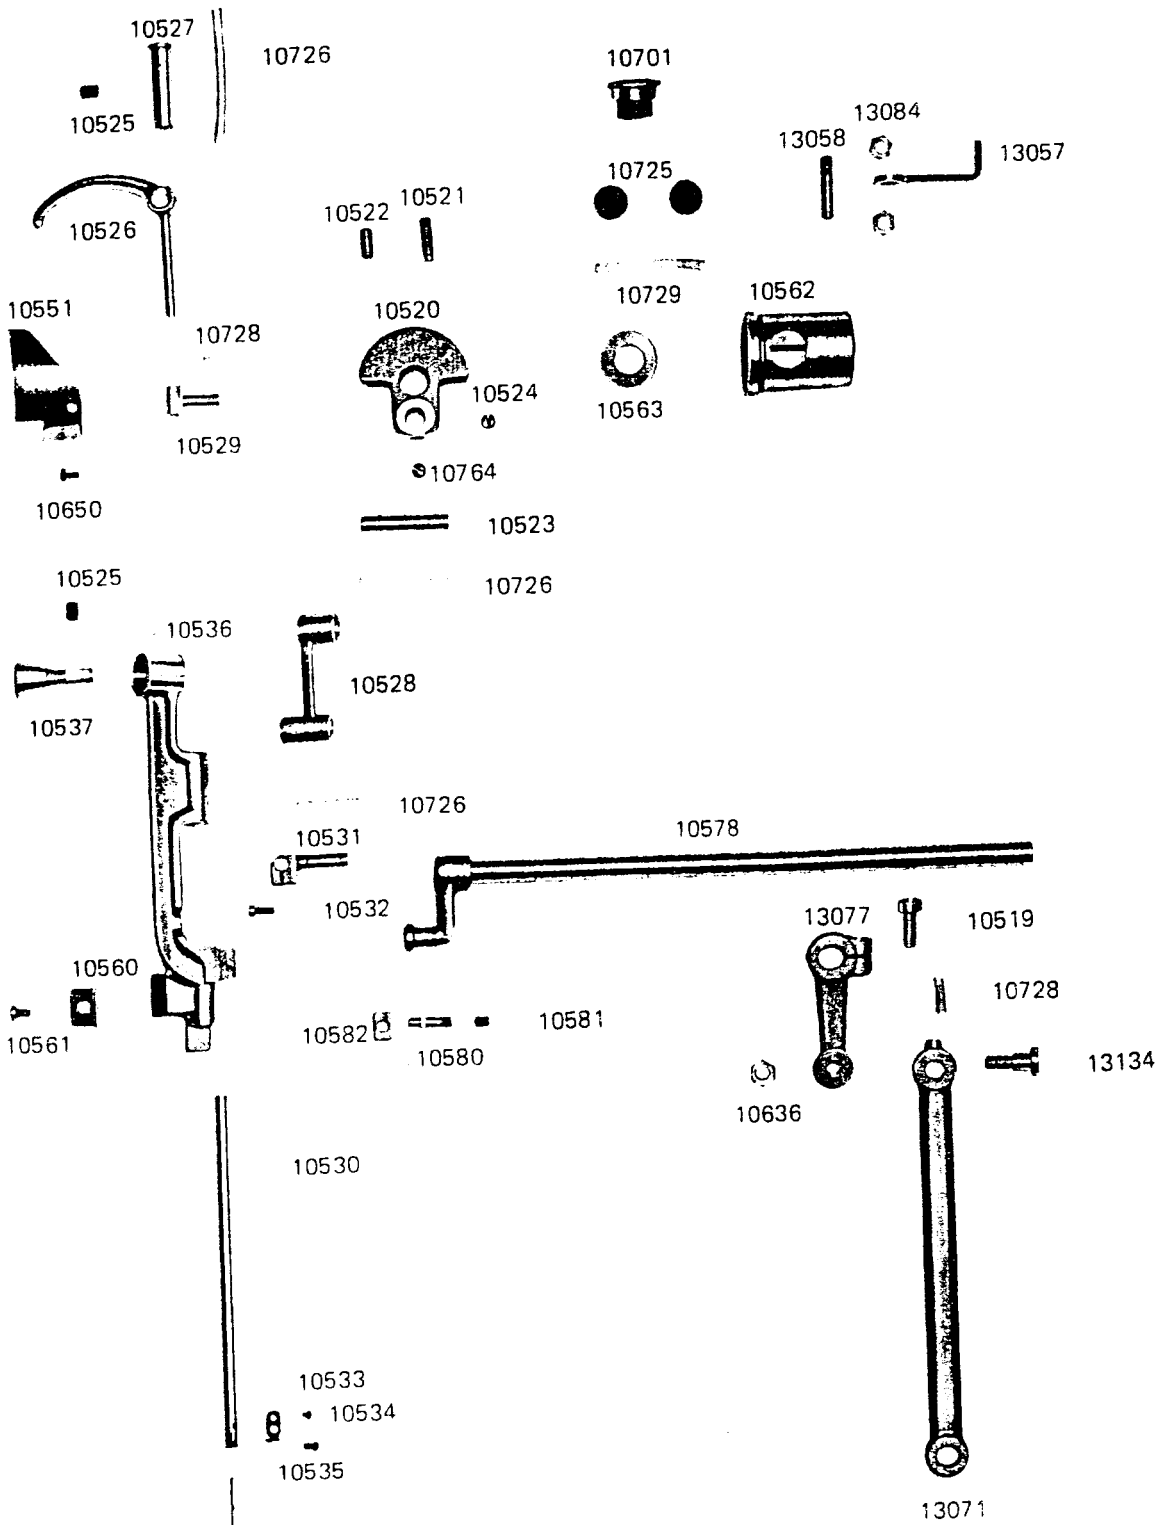

SINGER

PARTS LIST

MODELS 153B8BV

CYLINDRICAL BED MACHINES

1

THREAD TAKE UP LEVER, NEEDLE BAR,

105

From the library of: Diamond Needle Corp

13

NOTE! WHEN ORDERING PARTS PREFIX ALL NUMBERS BY CS, EXAMPLE CS—

ARM SHAFT, FEEDING MECHANISM

From the library of: Diamond Needle Corp

NOTE! WHEN ORDERING PARTS PREFIX ALL NUMBERS BY CS, EXAMPLE CS___

57

NOTE! WHEN ORDERING PARTS PREFIX ALL NUMBERS BY CS, EXAMPLE CS_

5

HOOK DRIVING SHAFT, ROTATING HOOK, TIMING BELT

NOTE! WHEN ORDERING PARTS PREFIX ALL NUMBERS BY CS, EXAMPLE CS—

THREAD TENSION, FEED DRIVING ROCK SHAFT, FEEDER, NEEDLE PLATE

NOTE! WHEN ORDERING PARTS PREFIX ALL NUMBERS BY CS, EXAMPLE CS_

ACCESSORIES

8132

10656

6332

10748

10780

10734