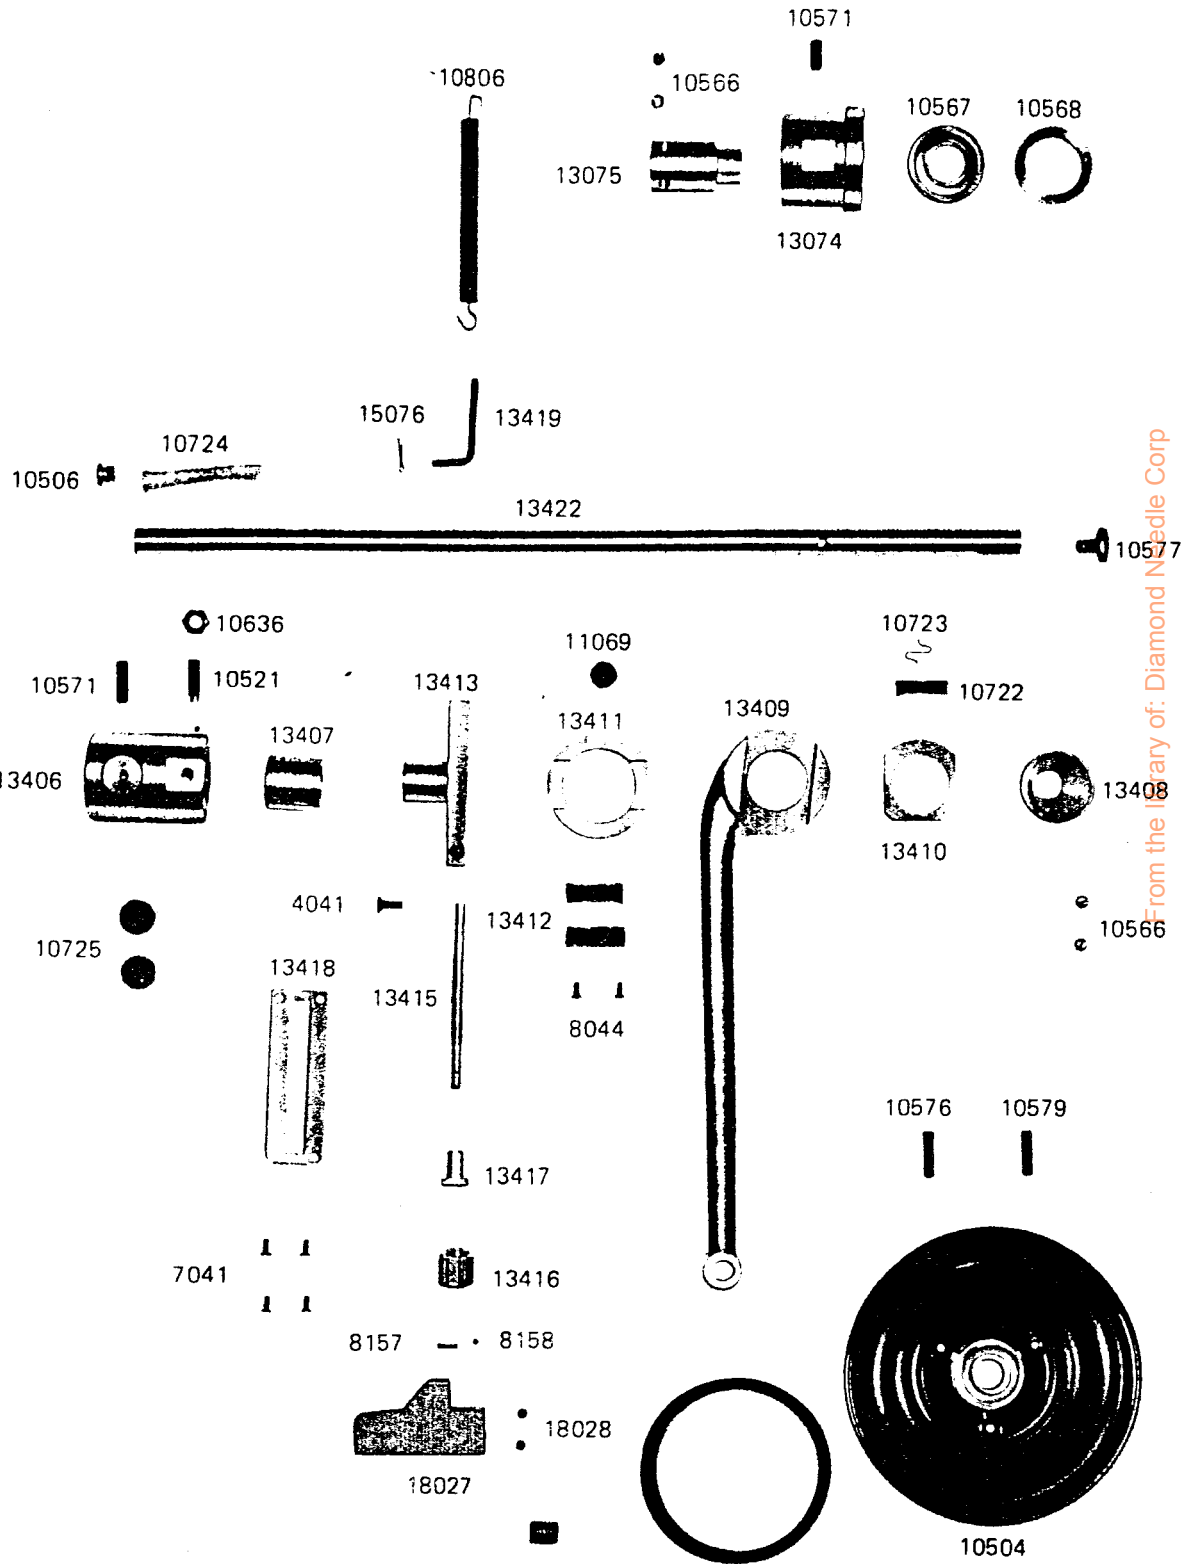

REVERSE STITCH MECHANISM

NOTE! WHEN ORDERING PARTS PREFIX ALL NUMBERS BY CS, EXAMPLE CS_

13423 A ... Use with guard
B ... Use without guard

From the library of: Diamond Needle Corp