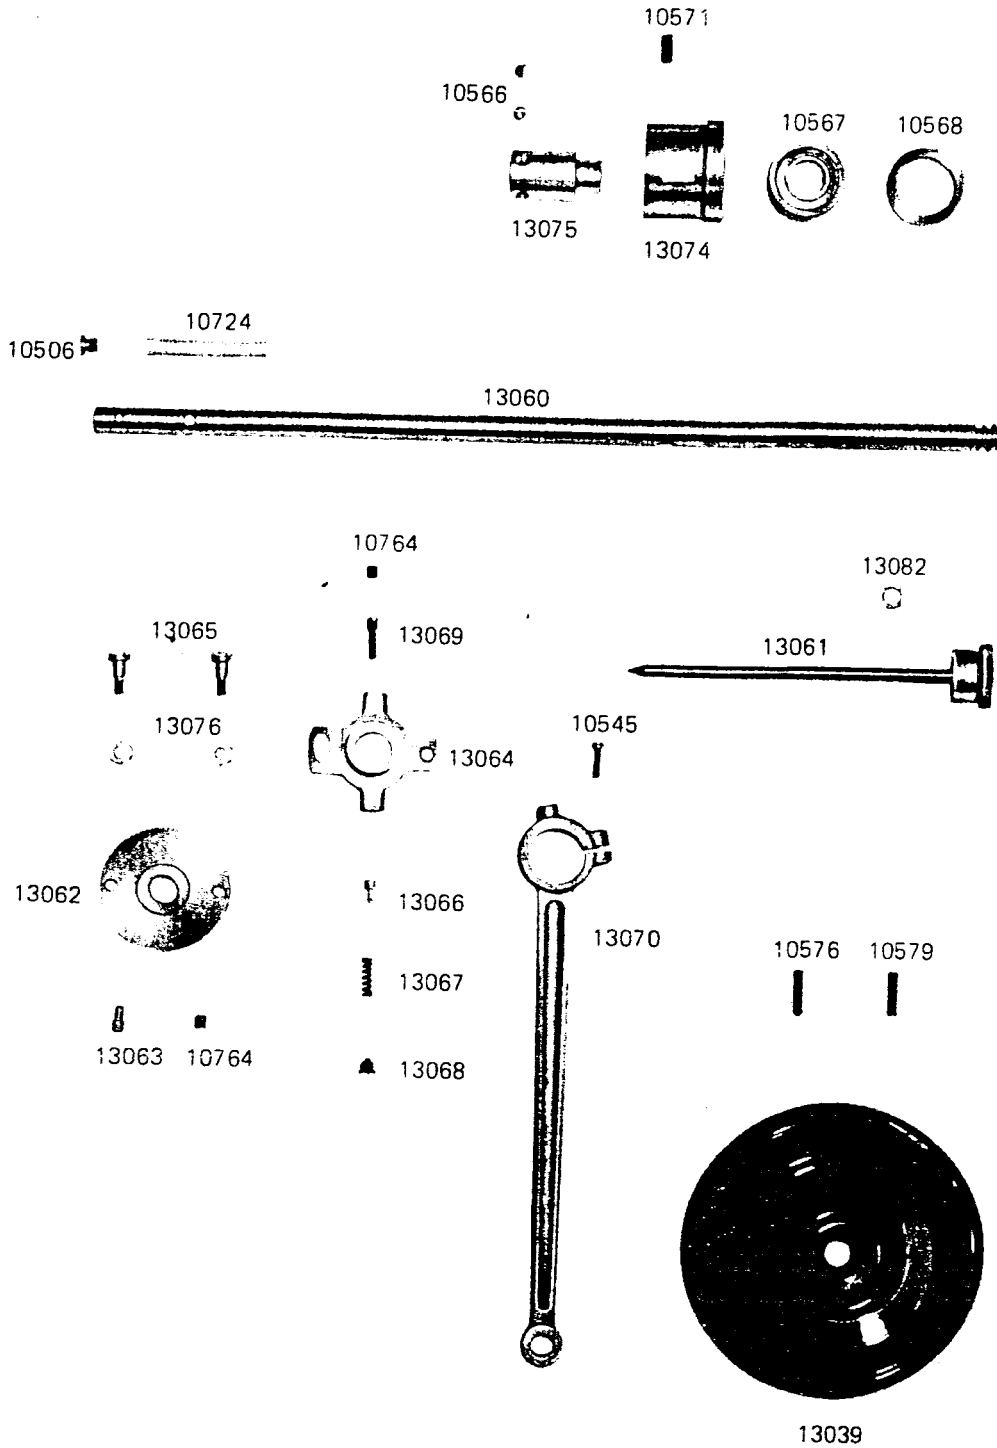

SINGER

PARTS LIST

MODELS 153B8BV

CYLINDRICAL BED MACHINES

1

THREAD TAKE UP LEVER, NEEDLE BAR,

105

From the library of: Diamond Needle Corp

13

NOTE! WHEN ORDERING PARTS PREFIX ALL NUMBERS BY CS, EXAMPLE CS—

ARM SHAFT, FEEDING MECHANISM

From the library of: Diamond Needle Corp

NOTE! WHEN ORDERING PARTS PREFIX ALL NUMBERS BY CS, EXAMPLE CS___

57

NOTE! WHEN ORDERING PARTS PREFIX ALL NUMBERS BY CS, EXAMPLE CS_

5

HOOK DRIVING SHAFT, ROTATING HOOK, TIMING BELT

NOTE! WHEN ORDERING PARTS PREFIX ALL NUMBERS BY CS, EXAMPLE CS—

THREAD TENSION, FEED DRIVING ROCK SHAFT, FEEDER, NEEDLE PLATE

13096

From the library of: Diamond Needle Corp

105

10

1340

10

NOTE! WHEN ORDERING PARTS PREFIX ALL NUMBERS BY CS, EXAMPLE CS_

NOT